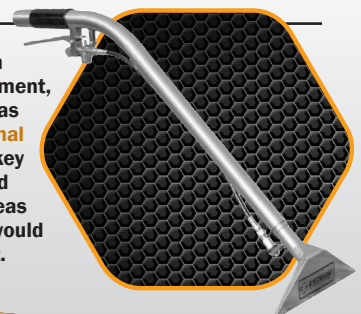

### IDEAL APPLICATIONS INCLUDE:

Manufacturing Plants, Breweries, Fitness Centers, Machine Shops, Schools, Garages, Apartment Buildings, Restaurants, Public Pools, Bakeries, Automobile Dealerships, Grocery Stores, Airplane Hangars, and more.

Clean between restroom partitions, around equipment, and in hard to reach areas with the Bulldog's optional wand attachment. This key feature makes it fast and easy to clean in tight areas where a floor scrubber would normally be unable to fit.